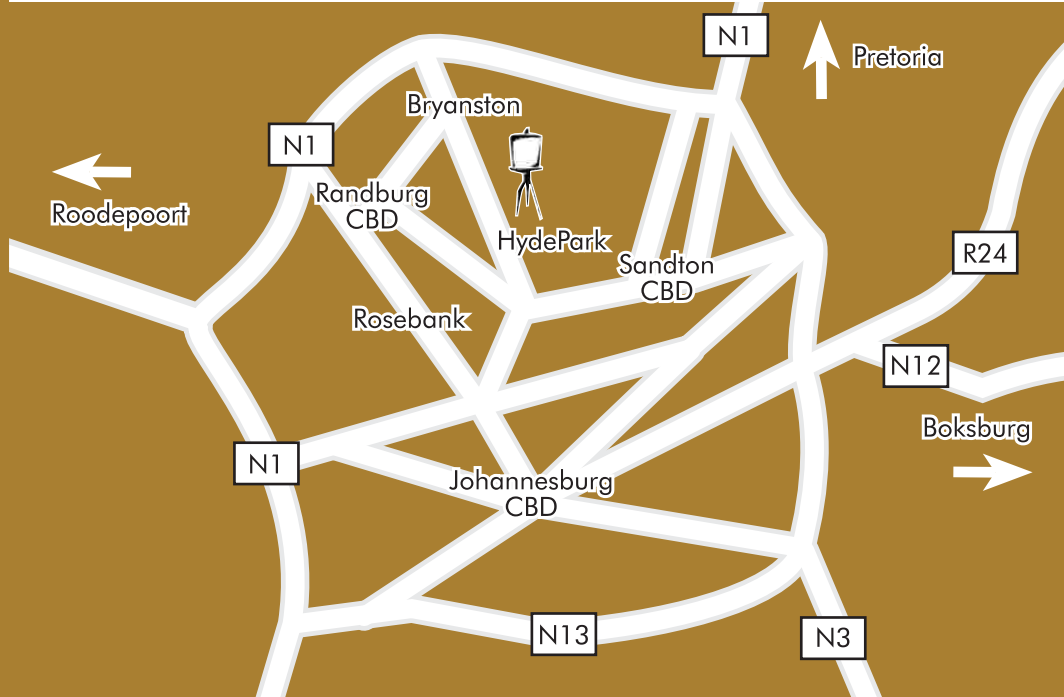

**THE HYDE
PARK
GALLERY**

HYDE PARK

Shop 2, Middle Mall
Hyde Park Shopping Centre, Hyde Park, Sandton
Tel: +27 11 325 5352 Fax: +27 11 325 4322
www.fineartportfolio.co.za

Fine art.
PORTFOLIO